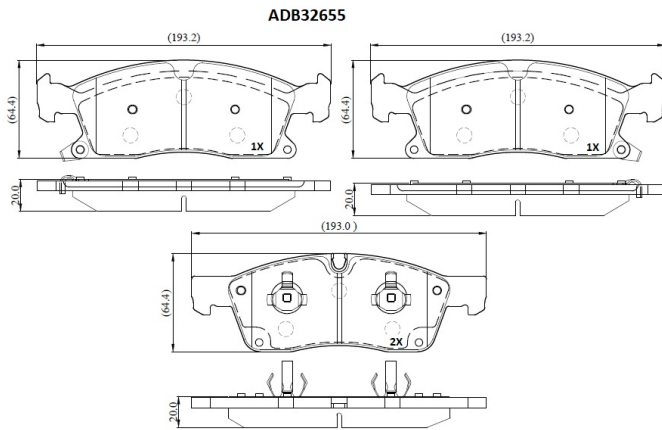

Make: DODGE

Model: Durango

Part Number: ADB32655

Vehicle Manufacturing/Engine:

Specifications

Fitting Position	:	Front
Model Date	:	Nov-20
Or. Caliper	:	
WVA	:	

FMSI	:	D1904
Length	:	193.2
Width	:	64.4
Thickness	:	20