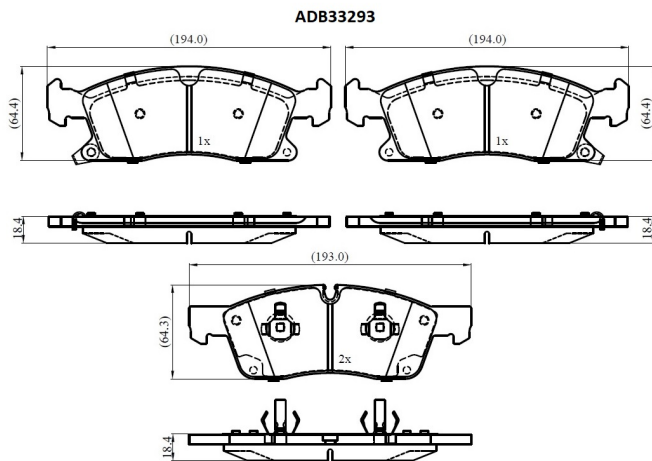

Make: DODGE

Model: Durango

Part Number: ADB33293

Vehicle Manufacturing/Engine:

Specifications

Fitting Position	:	Front
Model Date	:	2011-
Or. Caliper	:	
WVA	:	25190

FMSI	:	
Length	:	193.0/194.0
Width	:	64.3/64.4
Thickness	:	18.4