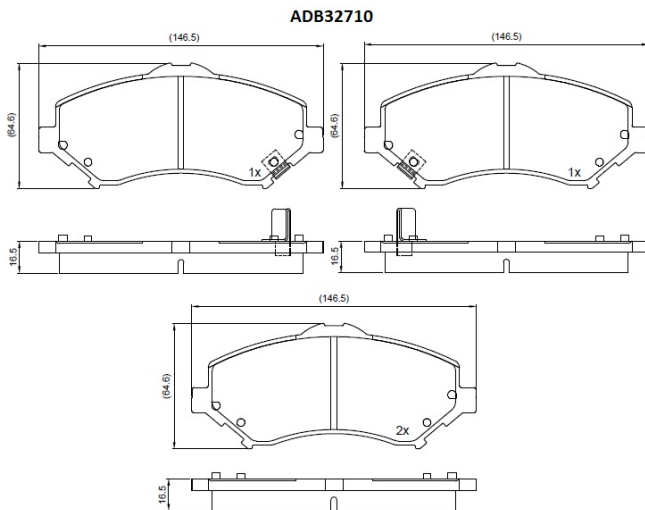

Make: DODGE

Model: Grand Caravan

Part Number: ADB32710

Vehicle Manufacturing/Engine:

Specifications

Fitting Position	:	Front
Model Date	:	Aug-13
Or. Caliper	:	

WVA	:	
FMSI	:	8389-D1273
Length	:	146.5
Width	:	64.6
Thickness	:	18.3