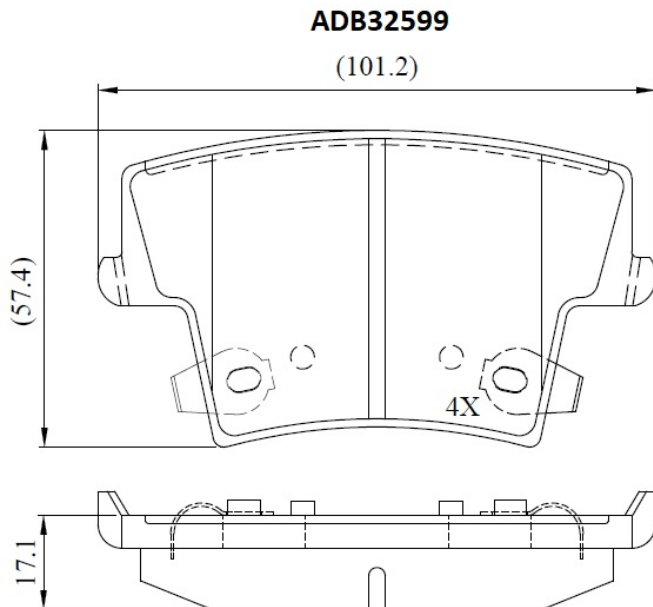

Make: DODGE

Model: Magnum

Part Number: ADB32599

Vehicle Manufacturing/Engine:

Specifications

Fitting Position	:	Rear
Model Date	:	04-Sep

Or. Caliper	:	
WVA	:	
FMSI	:	D1057
Length	:	101.2
Width	:	57.4
Thickness	:	17.1