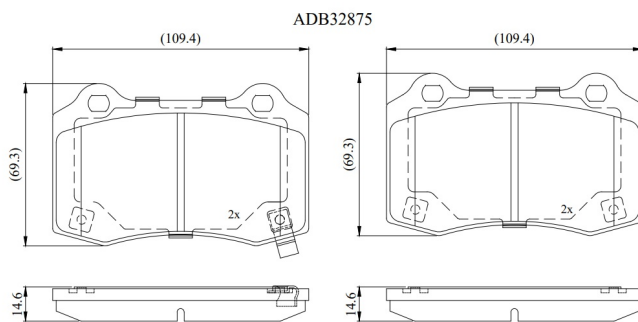

Make: DODGE

Model: Magnum

Part Number: ADB32875

Vehicle Manufacturing/Engine:

Specifications

Fitting Position	:	Rear
Model Date	:	08-
Or. Caliper	:	
WVA	:	
FMSI	:	7958-D1053
Length	:	109.4

Width	:	69.3
Thickness	:	14.6