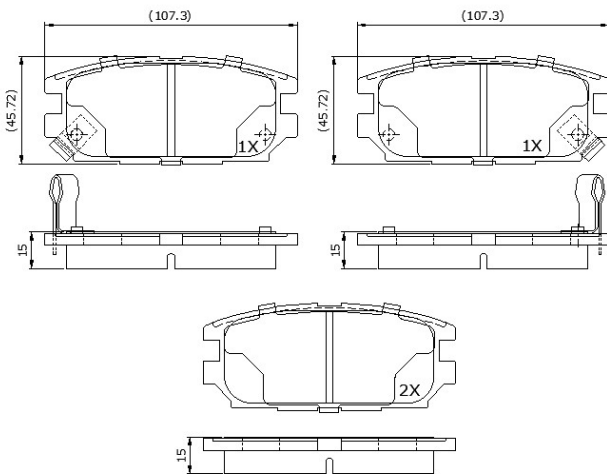

Make: DODGE

Model: Stealth

Part Number: ADB3496

Vehicle Manufacturing/Engine:

ADB3496

Specifications

Fitting Position	:	Rear
Model Date	:	01/91->
Or. Caliper	:	Akebono

WVA	:	23373
FMSI	:	
Length	:	107.3
Width	:	45.5
Thickness	:	15