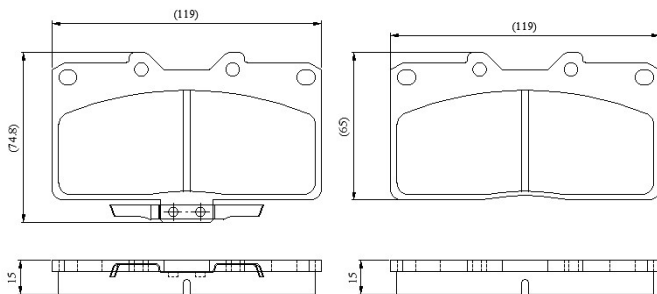

Make: DODGE

Model: Stealth

Part Number: ADB3763

Vehicle Manufacturing/Engine:

ADB3763

Specifications

Fitting Position	:	Front
Model Date	:	01/91->
Or. Caliper	:	Akebono
WVA	:	21445
FMSI	:	
Length	:	119

Width	:	74.8/65.0
Thickness	:	15