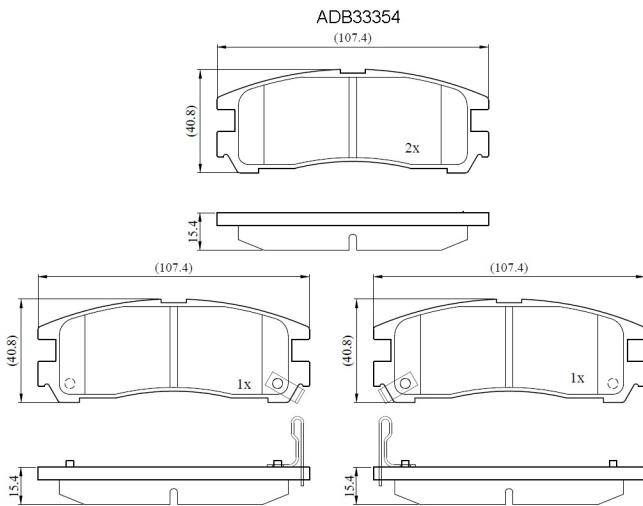

Make: DODGE

Model: Stealth

Part Number: ADB33354

Vehicle Manufacturing/Engine:

Specifications

Fitting Position	:	Rear
Model Date	:	91-96
Or. Caliper	:	

WVA	:	
FMSI	:	7272-D383
Length	:	107.4
Width	:	40.8
Thickness	:	15.4