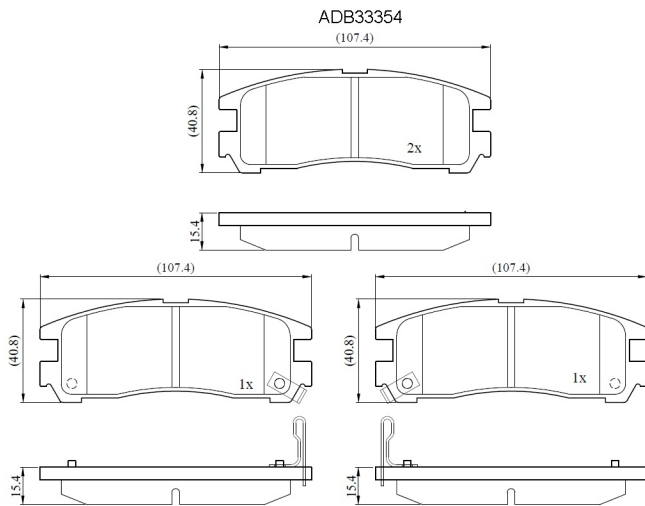

Make: DODGE

Model: Stratus Coupe

Part Number: ADB33354

Vehicle Manufacturing/Engine:

Specifications

Fitting Position	:	Rear
Model Date	:	03-May
Or. Caliper	:	

WVA	:	
FMSI	:	7272-D383
Length	:	107.4
Width	:	40.8
Thickness	:	15.4