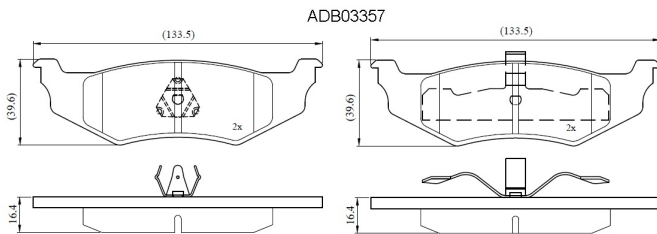

Make: DODGE

Model: Stratus Coupe

Part Number: ADB03357

Vehicle Manufacturing/Engine:

Specifications

Fitting Position	:	Rear
Model Date	:	05-
Or. Caliper	:	
WVA	:	
FMSI	:	7438B-D641
Length	:	133.5
Width	:	39.6

Thickness

:

17