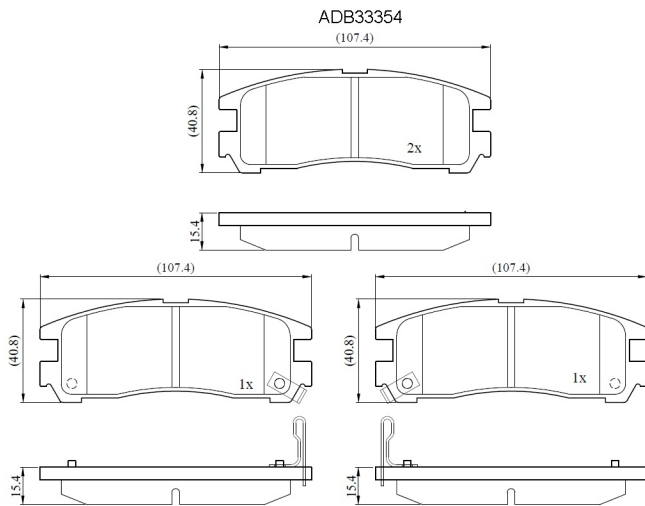

Make: DODGE

Model: Stratus Sedan

Part Number: ADB33354

Vehicle Manufacturing/Engine:

Specifications

Fitting Position	:	Rear
Model Date	:	01-
Or. Caliper	:	

WVA	:	
FMSI	:	7272-D383
Length	:	107.4
Width	:	40.8
Thickness	:	15.4