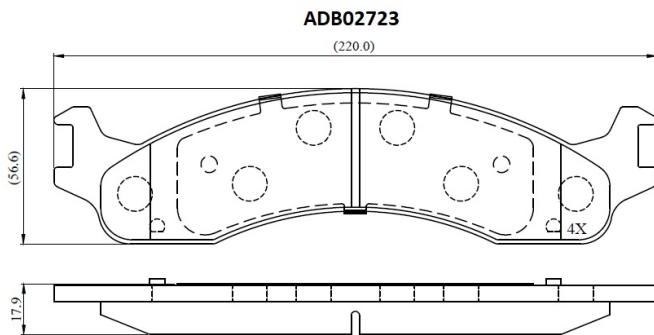

Make: DODGE

Model: TRUCK B250

Part Number: ADB02723

Vehicle Manufacturing/Engine:

Specifications

Fitting Position	:	Front
Model Date	:	98-03
Or. Caliper	:	
WVA	:	
FMSI	:	7535-D655
Length	:	220

Width	:	56.6
Thickness	:	18.7