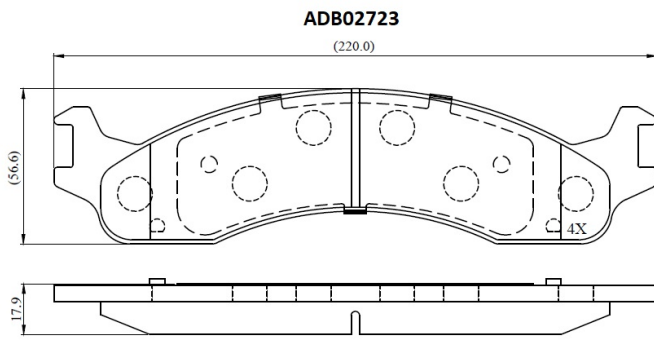

Make: DODGE

Model: TRUCK B350

Part Number: ADB02723

Vehicle Manufacturing/Engine:

Specifications

Fitting Position	:	Front
Model Date	:	98-03
Or. Caliper	:	
WVA	:	
FMSI	:	7535-D655
Length	:	220

Width	:	56.6
Thickness	:	18.7