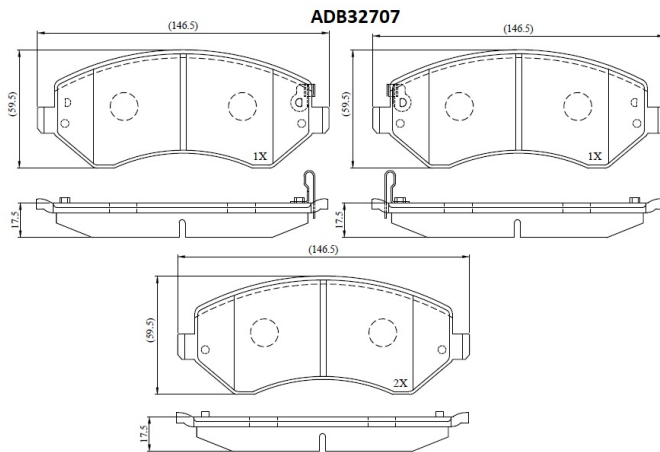

Make: DODGE

Model: TRUCK Caravan

Part Number: ADB32707

Vehicle Manufacturing/Engine:

Specifications

Fitting Position	:	Front
Model Date	:	01-Jul
Or. Caliper	:	
WVA	:	

FMSI	:	7732-D856
Length	:	
Width	:	
Thickness	:	