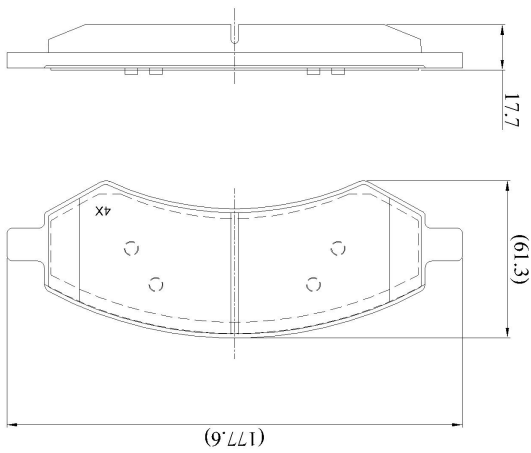

Make: DODGE

Model: TRUCK

Part Number: ADB02533

Vehicle Manufacturing/Engine:

ADB02533

Specifications

Fitting Position	:	Front
Model Date	:	06-Dec
Or. Caliper	:	

WVA	:	
FMSI	:	D1084
Length	:	177.6
Width	:	61.3
Thickness	:	17.7