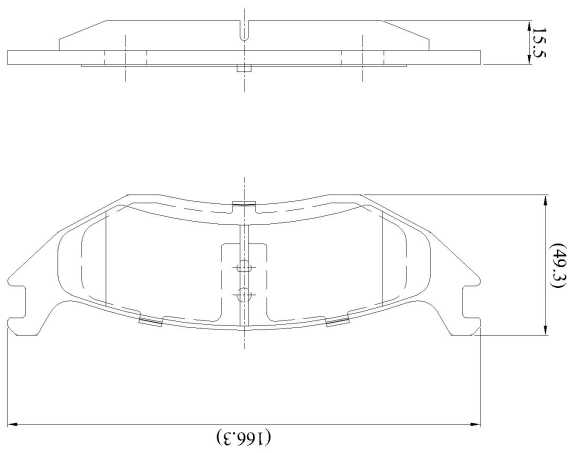

Make: DODGE

Model: TRUCK

Part Number: ADB02535

Vehicle Manufacturing/Engine:

ADB02535

Specifications

Fitting Position	:	Rear
Model Date	:	03-Oct
Or. Caliper	:	

WVA	:	
FMSI	:	D967
Length	:	166.3
Width	:	49.3
Thickness	:	15.5