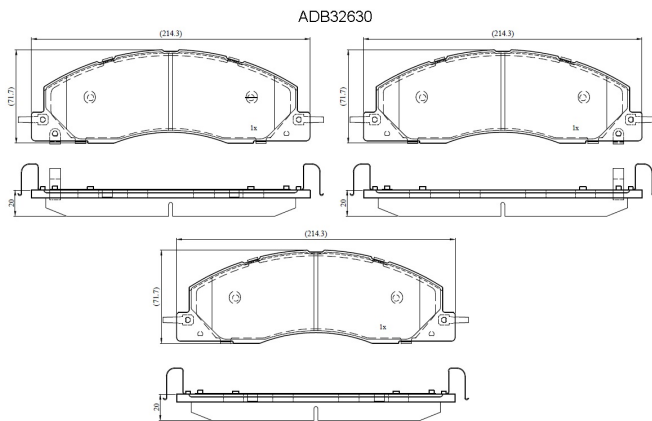

Make: DODGE

Model: TRUCK

Part Number: ADB32630

Vehicle Manufacturing/Engine:

Specifications

Fitting Position	:	Front
Model Date	:	09-
Or. Caliper	:	
WVA	:	
FMSI	:	D1399

Length	:	214.3
Width	:	71.7
Thickness	:	20.1