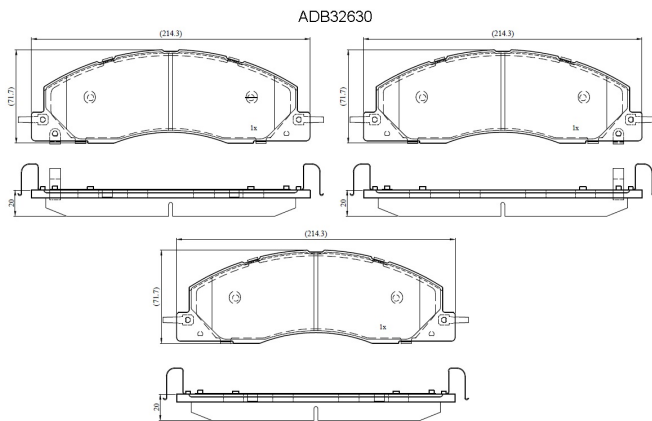

Make: DODGE

Model: TRUCK

Part Number: ADB32630

Vehicle Manufacturing/Engine:

Specifications

| | | |
|-------------------------|---|--------|
| Fitting Position | : | Front |
| Model Date | : | 09-Dec |
| Or. Caliper | : | |
| WVA | : | |
| FMSI | : | D1399 |

| | | |
|------------------|---|-------|
| Length | : | 214.3 |
| Width | : | 71.7 |
| Thickness | : | 20.1 |