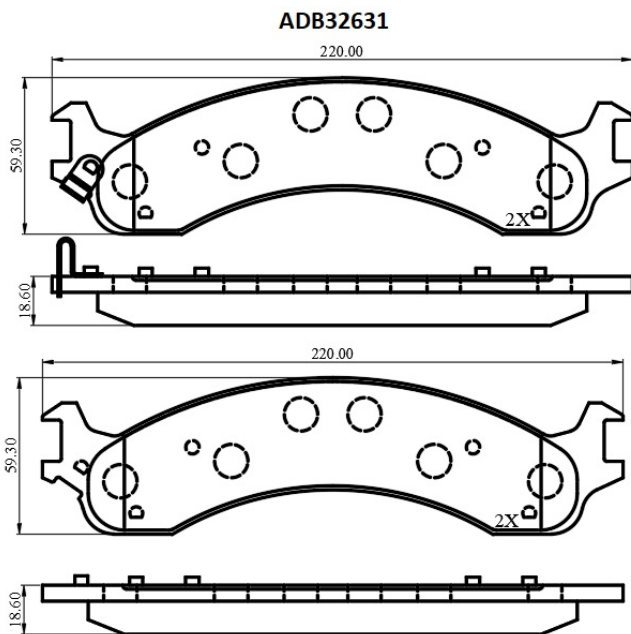

Make: DODGE

Model: TRUCK

Part Number: ADB32631

Vehicle Manufacturing/Engine:

Specifications

Fitting Position

:

Front

Model Date	:	00-01
Or. Caliper	:	
WVA	:	
FMSI	:	D859
Length	:	
Width	:	
Thickness	:	