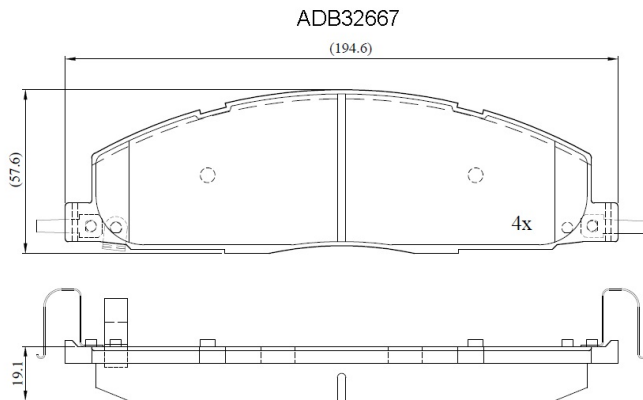

Make: DODGE

Model: TRUCK

Part Number: ADB32667

Vehicle Manufacturing/Engine:

Specifications

Fitting Position	:	Rear
Model Date	:	09-
Or. Caliper	:	
WVA	:	
FMSI	:	D1400

Length	:	194.6
Width	:	57.6
Thickness	:	19.1