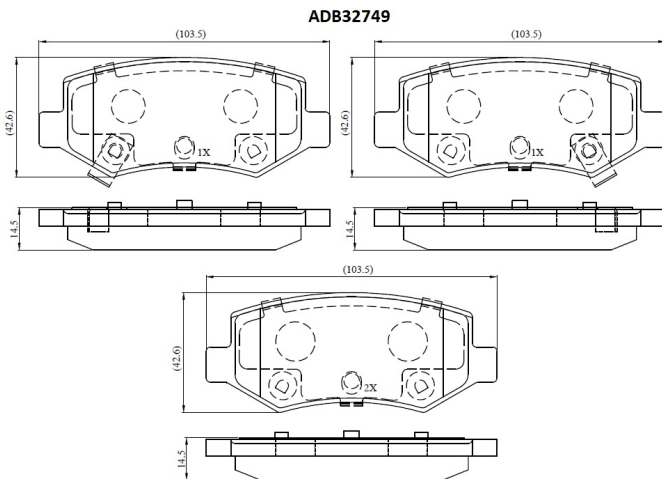

Make: DONGFENG

Model: Yulong Luxgen

Part Number: ADB32749

Vehicle Manufacturing/Engine:

Specifications

Fitting Position	:	Rear
Model Date	:	2014-
Or. Caliper	:	
WVA	:	

FMSI	:	9111-D1883
Length	:	103.5
Width	:	42.6
Thickness	:	14.5