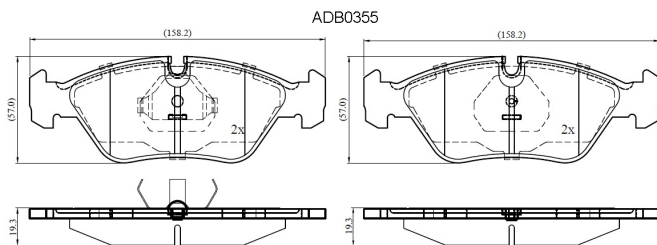

Make: FERRARI

Model: 328

Part Number: ADB0355

Vehicle Manufacturing/Engine:

Specifications

Fitting Position	:	Front
Model Date	:	01/86-01/90
Or. Caliper	:	Ate
WVA	:	20629
FMSI	:	
Length	:	158.2
Width	:	57

Thickness : 19.3