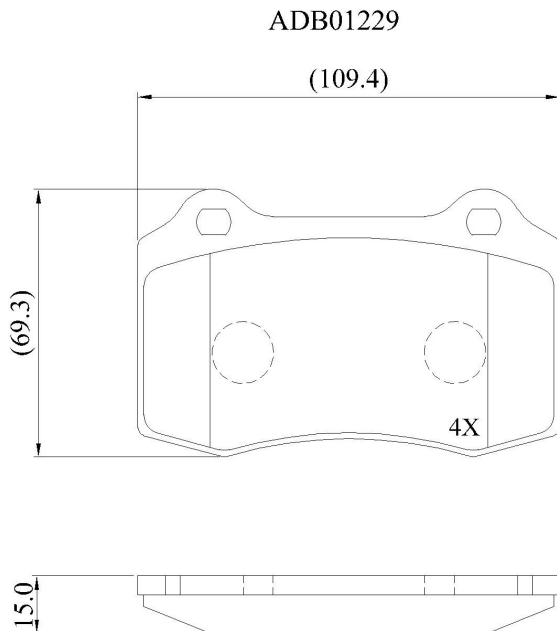

Make: FERRARI

Model: 360 Spider

Part Number: ADB01229

Vehicle Manufacturing/Engine:

Specifications

Fitting Position

:

Rear

Model Date	:	2000-2005
Or. Caliper	:	
WVA	:	21381
FMSI	:	
Length	:	110
Width	:	69
Thickness	:	15