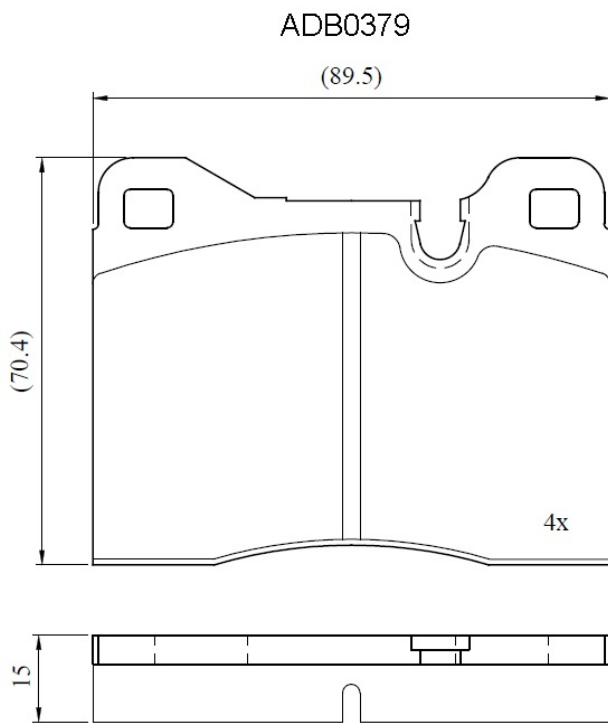

Make: FERRARI

Model: 365 GTB4 Daytona

Part Number: ADB0379

Vehicle Manufacturing/Engine:

Specifications

Fitting Position	:	Front
Model Date	:	01/71-01/75
Or. Caliper	:	Ate
WVA	:	20437
FMSI	:	
Length	:	89.5
Width	:	70.4
Thickness	:	15