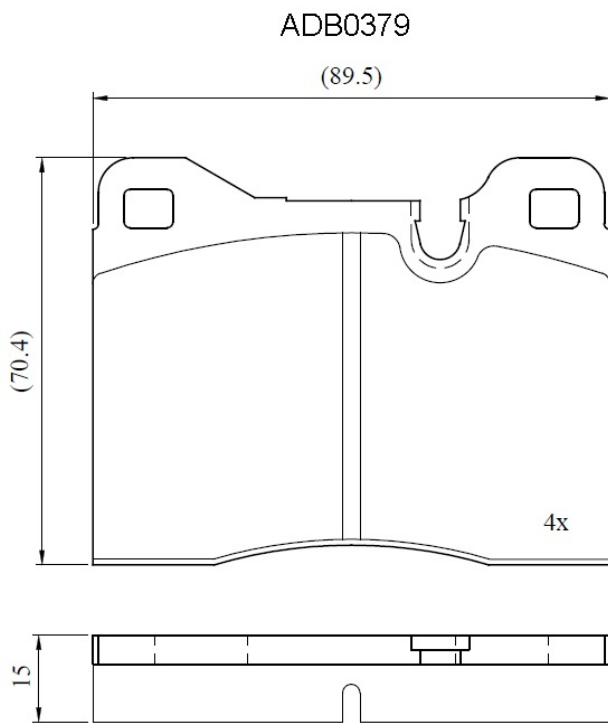

Make: FERRARI

Model: 365 GTC

Part Number: ADB0379

Vehicle Manufacturing/Engine:

Specifications

Fitting Position	:	Front
Model Date	:	01/69-01/75
Or. Caliper	:	Ate
WVA	:	20437
FMSI	:	
Length	:	89.5
Width	:	70.4
Thickness	:	15