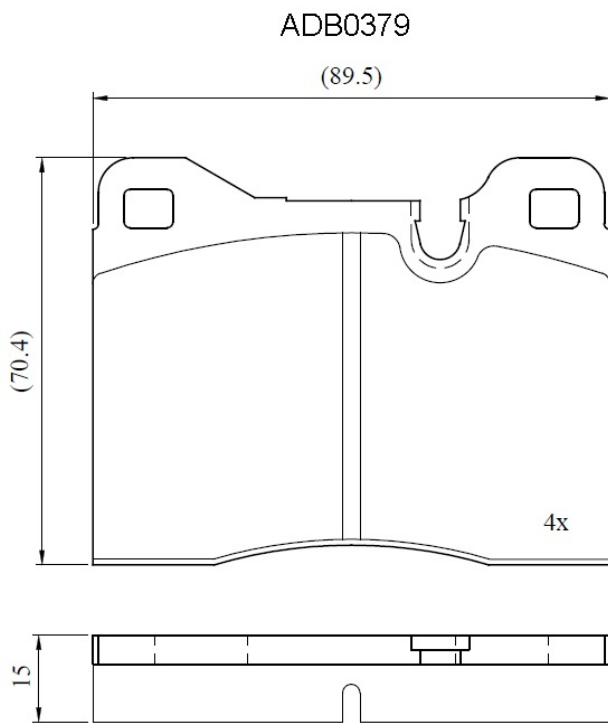

Make: FERRARI

Model: 400, 412

Part Number: ADB0379

Vehicle Manufacturing/Engine:

Specifications

Fitting Position	:	Front
Model Date	:	01/86-01/90
Or. Caliper	:	Ate
WVA	:	20437
FMSI	:	
Length	:	89.5
Width	:	70.4
Thickness	:	15