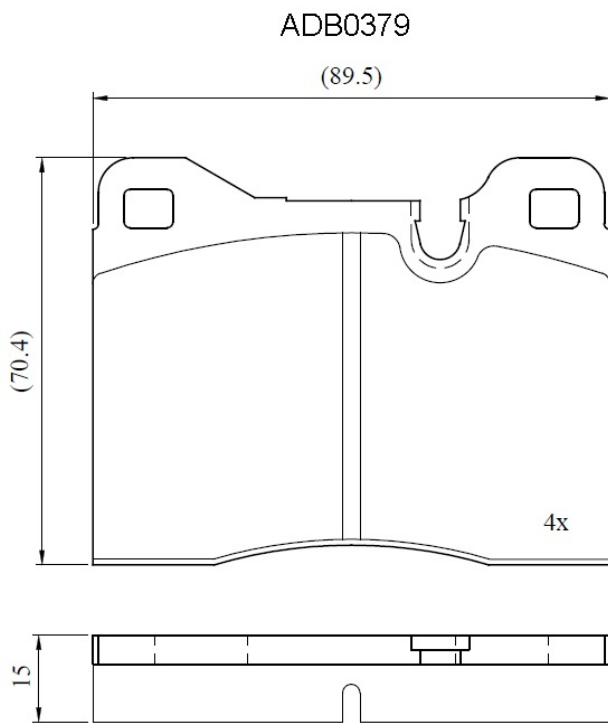

Make: FERRARI

Model: GTO

Part Number: ADB0379

Vehicle Manufacturing/Engine:

Specifications

Fitting Position	:	Front
Model Date	:	01/83-01/87
Or. Caliper	:	Ate
WVA	:	20437
FMSI	:	
Length	:	89.5
Width	:	70.4
Thickness	:	15