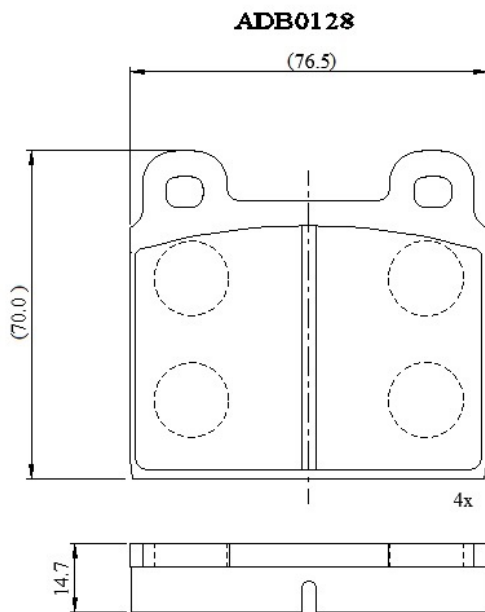

Make: FERRARI

Model: Mondial

Part Number: ADB0128

Vehicle Manufacturing/Engine:

Specifications

Fitting Position	:	Front
Model Date	:	01/82-04/86
Or. Caliper	:	Ate
WVA	:	20011
FMSI	:	
Length	:	76.5
Width	:	70
Thickness	:	14.7