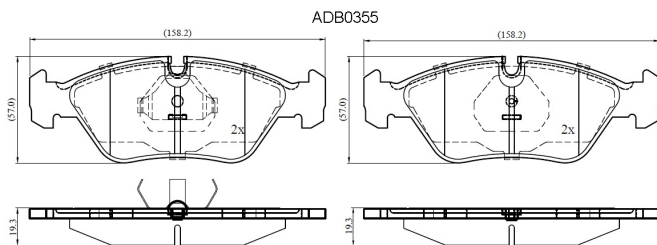

Make: FERRARI

Model: Mondial

Part Number: ADB0355

Vehicle Manufacturing/Engine:

Specifications

Fitting Position	:	Front
Model Date	:	10/87-10/89
Or. Caliper	:	Ate
WVA	:	20629
FMSI	:	
Length	:	158.2
Width	:	57

Thickness : 19.3