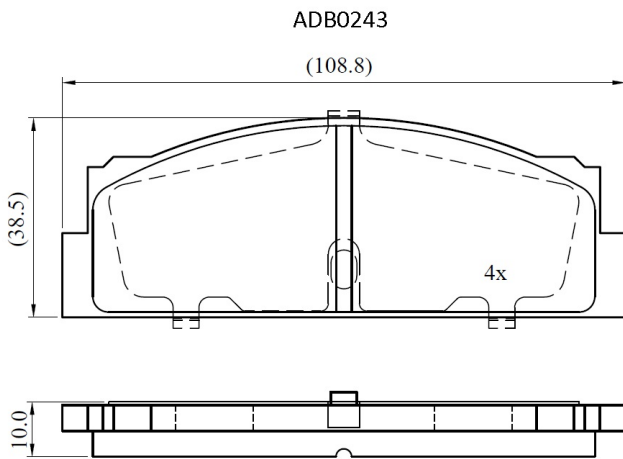

Make: FIAT

Model: 132

Part Number: ADB0243

Vehicle Manufacturing/Engine:

Specifications

Fitting Position	:	Rear
Model Date	:	01/72-09/82
Or. Caliper	:	Bendix
WVA	:	20074

FMSI	:	
Length	:	108.75
Width	:	38.5
Thickness	:	10