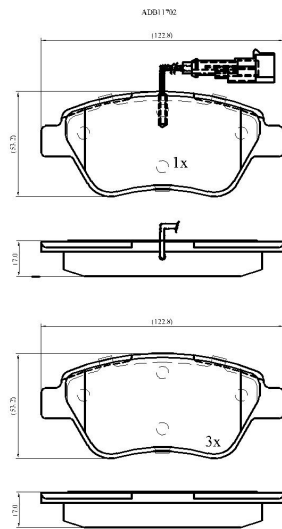

Make: FIAT

Model: 500 C

Part Number: ADB11702

Vehicle Manufacturing/Engine:

Specifications

Fitting Position	:	Front
Model Date	:	09/09->
Or. Caliper	:	Bosch

WVA	:	2,37,05,23,706
FMSI	:	
Length	:	122.8
Width	:	53.2
Thickness	:	17