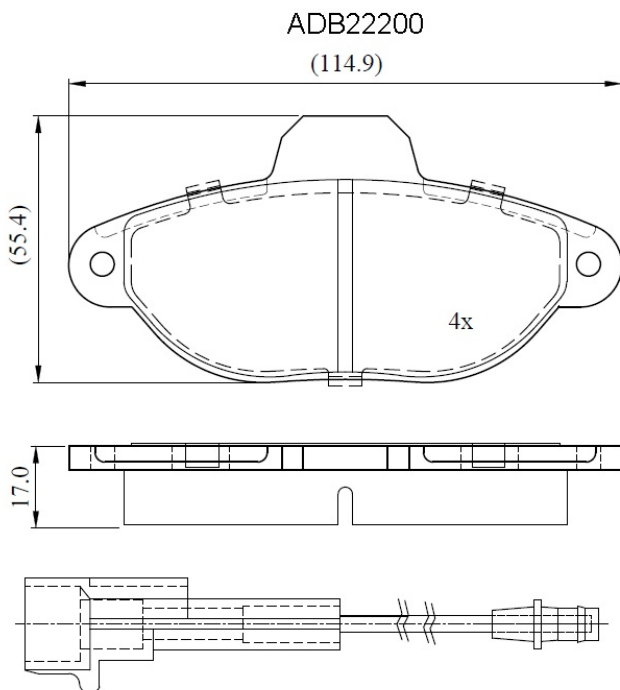

Make: FIAT

Model: 500 C

Part Number: ADB22200

Vehicle Manufacturing/Engine:

Specifications

Fitting Position	:	Front
Model Date	:	09/09-
Or. Caliper	:	Bosch
WVA	:	21436
FMSI	:	
Length	:	115
Width	:	55.4
Thickness	:	17