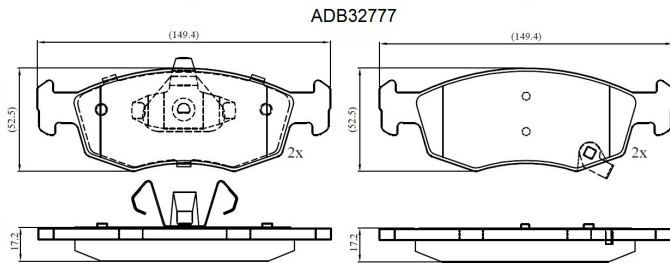

Make: FIAT

Model: 500 C

Part Number: ADB32777

Vehicle Manufacturing/Engine:

Specifications

Fitting Position	:	Front
Model Date	:	2020-
Or. Caliper	:	
WVA	:	2,53,23,25,324
FMSI	:	
Length	:	149.5
Width	:	52

Thickness : 17.8