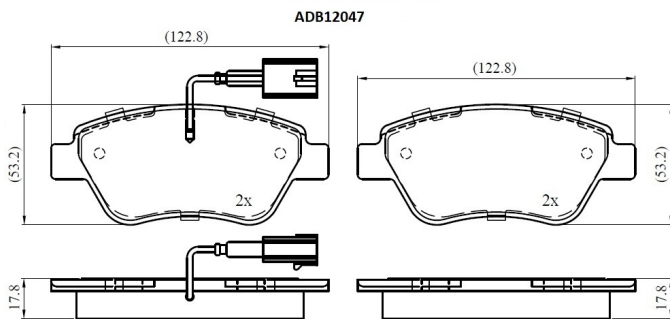

Make: FIAT

Model: Bravo II

Part Number: ADB12047

Vehicle Manufacturing/Engine:

Specifications

Fitting Position	:	Front
Model Date	:	04/07-
Or. Caliper	:	Bosch
WVA	:	23705, 23706
FMSI	:	
Length	:	122.8

Width	:	53.2
Thickness	:	17.8