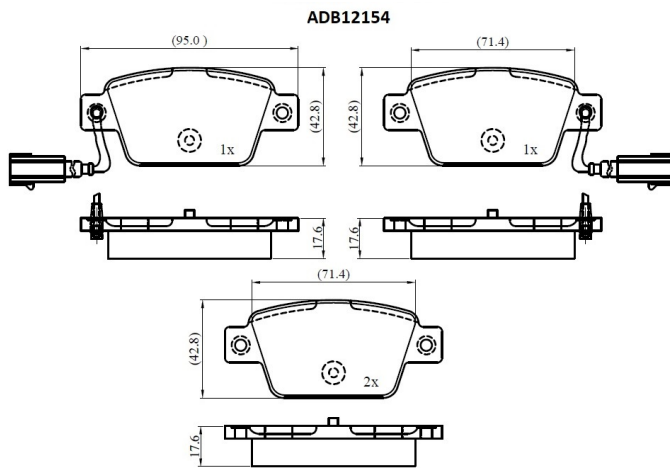

Make: FIAT

Model: Bravo II

Part Number: ADB12154

Vehicle Manufacturing/Engine:

Specifications

Fitting Position	:	Rear
Model Date	:	04/07-
Or. Caliper	:	Bosch
WVA	:	23714, 25526,25527

FMSI	:	
Length	:	94.7
Width	:	42.8
Thickness	:	17.6