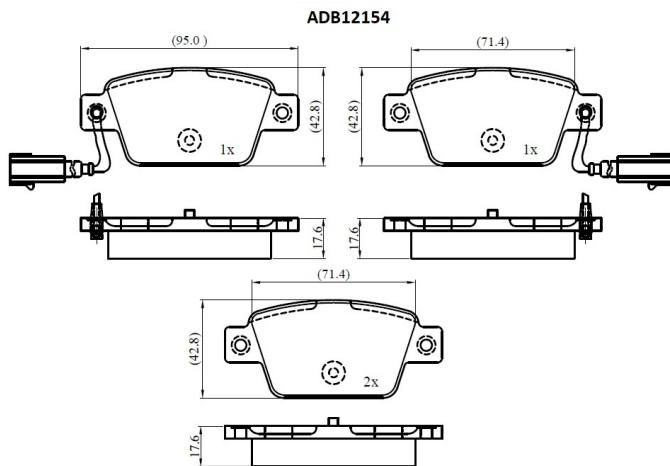

Make: FIAT

Model: Bravo II

Part Number: ADB12154

Vehicle Manufacturing/Engine:

Specifications

Fitting Position	:	Rear
Model Date	:	09/08-
Or. Caliper	:	Bosch
WVA	:	23714, 25526,25529

FMSI	:	
Length	:	94.7
Width	:	42.8
Thickness	:	17.6