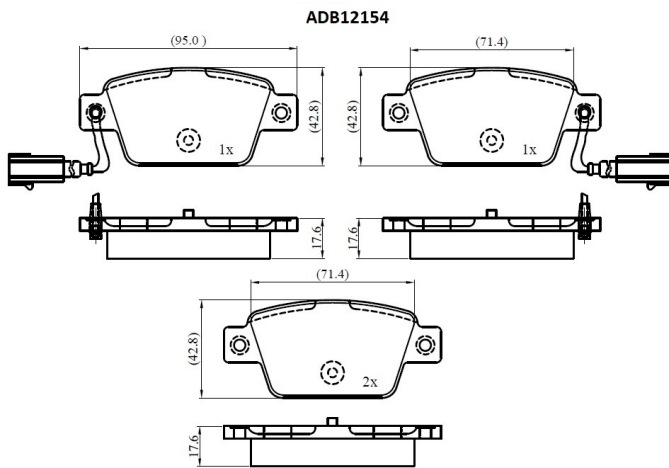

Make: FIAT

Model: Bravo II

Part Number: ADB12154

Vehicle Manufacturing/Engine:

Specifications

Fitting Position	:	Rear
Model Date	:	11/06-
Or. Caliper	:	Bosch
WVA	:	23714, 25526,25531

FMSI	:	
Length	:	94.7
Width	:	42.8
Thickness	:	17.6