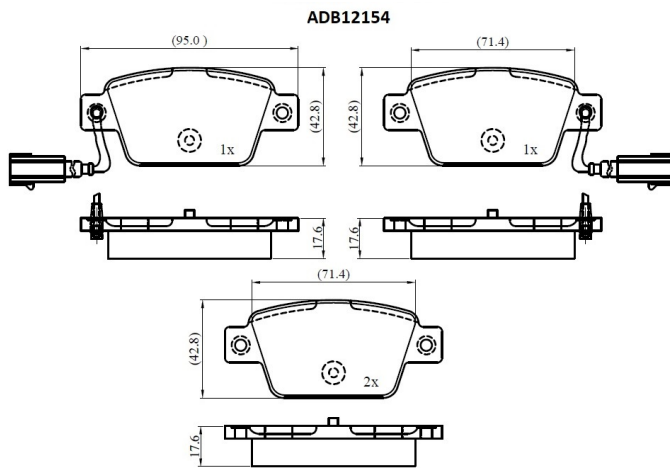

Make: FIAT

Model: Bravo II

Part Number: ADB12154

Vehicle Manufacturing/Engine:

Specifications

Fitting Position	:	Rear
Model Date	:	09/08-
Or. Caliper	:	Bosch
WVA	:	23714, 25526,25532

FMSI	:	
Length	:	94.7
Width	:	42.8
Thickness	:	17.6