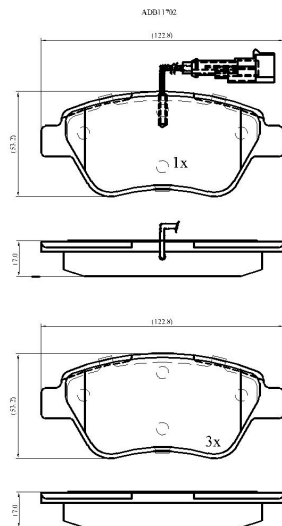

Make: FIAT

Model: Bravo II

Part Number: ADB11702

Vehicle Manufacturing/Engine:

Specifications

Fitting Position	:	Front
Model Date	:	2007-2014
Or. Caliper	:	

WVA	:	2,37,05,23,706
FMSI	:	
Length	:	122.8
Width	:	53.2
Thickness	:	17