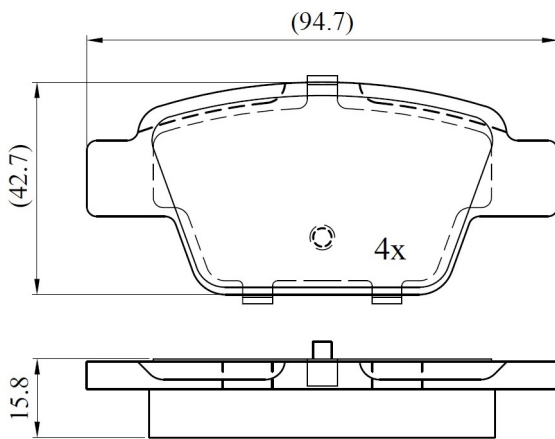

Make: FIAT

Model: Bravo II

Part Number: ADB03229

Vehicle Manufacturing/Engine:

ADB03229

Specifications

Fitting Position	:	Rear
Model Date	:	2008-2014

Or. Caliper	:	
WVA	:	23714
FMSI	:	
Length	:	94.7
Width	:	42.7
Thickness	:	15.8