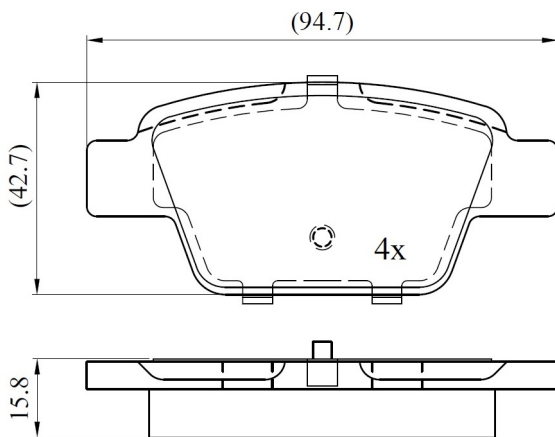

Make: FIAT

Model: Bravo II

Part Number: ADB03229

Vehicle Manufacturing/Engine:

ADB03229

Specifications

Fitting Position	:	Rear
Model Date	:	2007-2014

Or. Caliper	:	
WVA	:	23714
FMSI	:	
Length	:	94.7
Width	:	42.7
Thickness	:	15.8