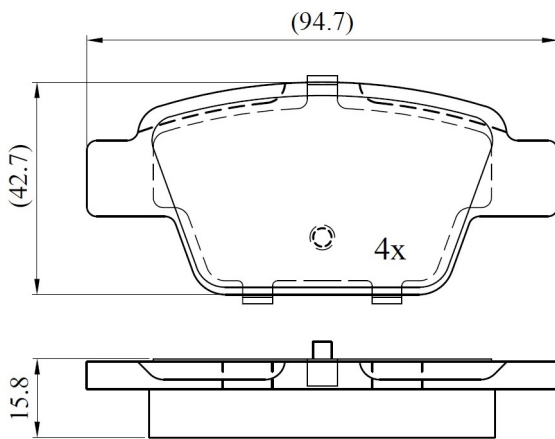

Make: FIAT

Model: Bravo II

Part Number: ADB03229

Vehicle Manufacturing/Engine:

ADB03229

Specifications

Fitting Position	:	Rear
Model Date	:	2007-2014

Or. Caliper	:	
WVA	:	23714
FMSI	:	
Length	:	94.7
Width	:	42.7
Thickness	:	15.8