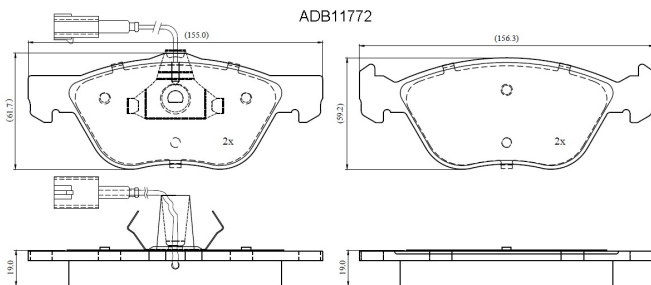

Make: FIAT

Model: Delta II

Part Number: ADB11772

Vehicle Manufacturing/Engine:

Specifications

Fitting Position	:	Front
Model Date	:	03/96->
Or. Caliper	:	Ate
WVA	:	2,16,36,21,637
FMSI	:	
Length	:	155.0/156.3

Width	:	61.7/59.1
Thickness	:	19