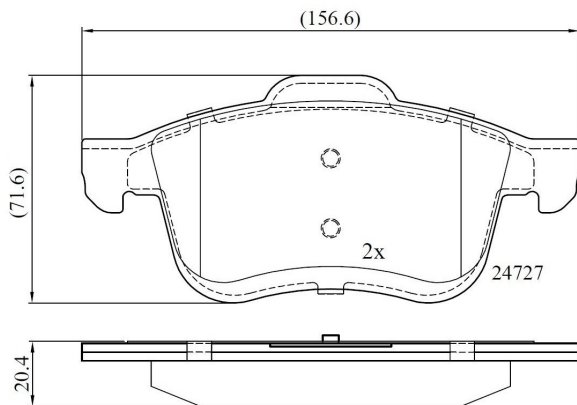

Make: FIAT

Model: Doblo Cargo

Part Number: ADB12032

Vehicle Manufacturing/Engine:

ADB12032

Specifications

Fitting Position	:	Front
Model Date	:	02/10-
Or. Caliper	:	ATE -Teves
WVA	:	24727, 24728, 24729
FMSI	:	
Length	:	155.0/156.3
Width	:	69.0/71.8
Thickness	:	20.4