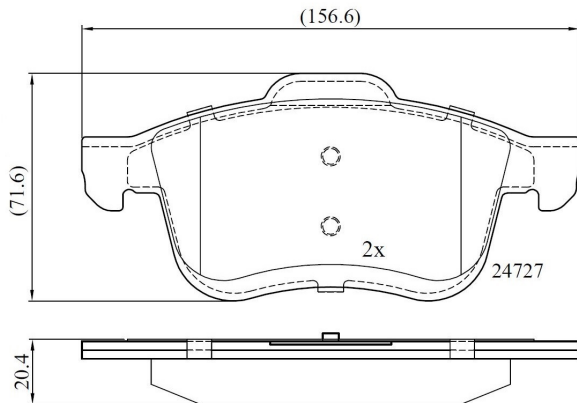

Make: FIAT

Model: Doblo Cargo

Part Number: ADB12032

Vehicle Manufacturing/Engine:

ADB12032

Specifications

Fitting Position	:	Front
Model Date	:	02/10-
Or. Caliper	:	ATE -Teves
WVA	:	24727, 24728, 24729
FMSI	:	
Length	:	155.0/156.3
Width	:	69.0/71.8
Thickness	:	20.4