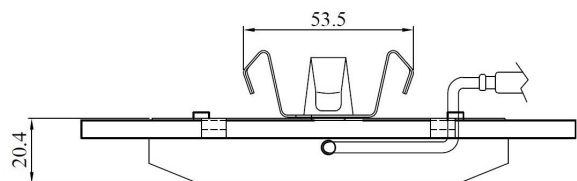

Make: FIAT

Model: Doblo Cargo

Part Number: ADB12032

Vehicle Manufacturing/Engine:

ADB12032

Specifications

Fitting Position	:	Front
Model Date	:	02/10-
Or. Caliper	:	ATE -Teves
WVA	:	24727, 24728, 24729
FMSI	:	
Length	:	155.0/156.3
Width	:	69.0/71.8
Thickness	:	20.4