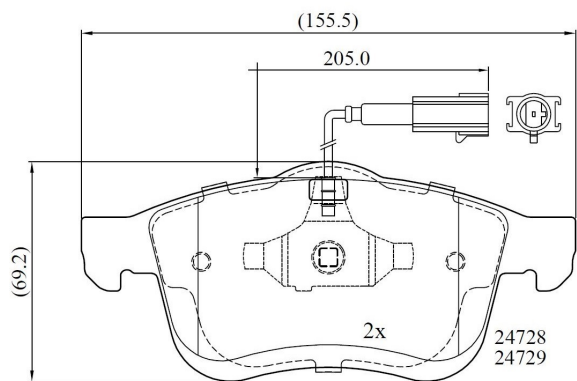

Make: FIAT

Model: Doblo Cargo

Part Number: ADB12032

Vehicle Manufacturing/Engine:

ADB12032

Specifications

Fitting Position	:	Front
Model Date	:	02/10-
Or. Caliper	:	ATE -Teves
WVA	:	24727, 24728, 24729
FMSI	:	
Length	:	155.0/156.3
Width	:	69.0/71.8
Thickness	:	20.4