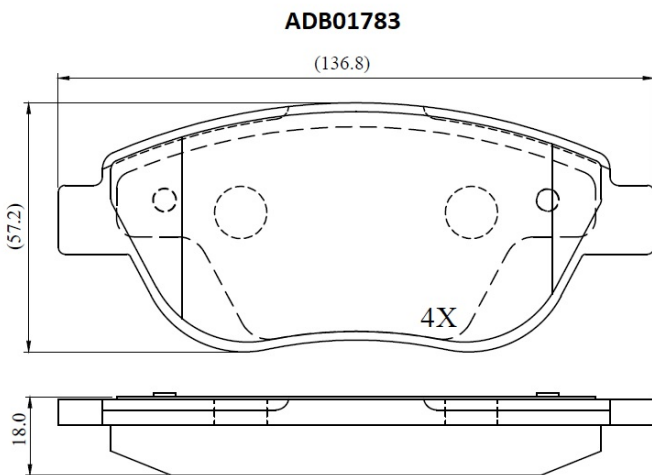

Make: FIAT

Model: Doblo

Part Number: ADB01783

Vehicle Manufacturing/Engine:

Specifications

Fitting Position	:	Front
Model Date	:	12/05-01/10
Or. Caliper	:	Bosch

WVA	:	23708
FMSI	:	
Length	:	136.8
Width	:	57.2
Thickness	:	18