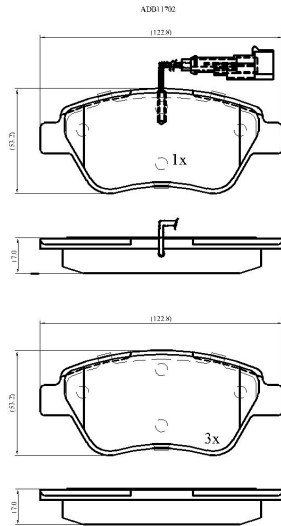

Make: FIAT

Model: Doblo

Part Number: ADB11702

Vehicle Manufacturing/Engine:

Specifications

Fitting Position	:	Front
Model Date	:	05/05->
Or. Caliper	:	Bosch

WVA	:	2,37,05,23,706
FMSI	:	
Length	:	122.8
Width	:	53.2
Thickness	:	17