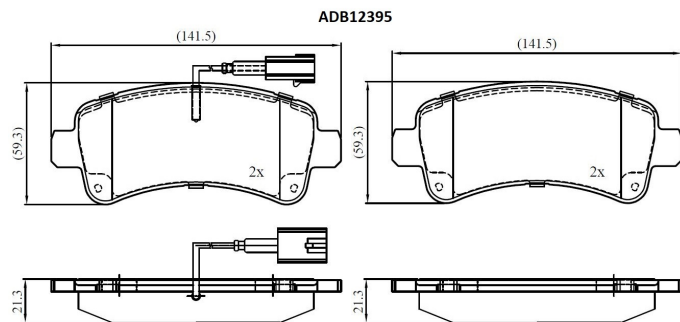

Make: FIAT

Model: DUCATO Platform/Chassis

Part Number: ADB12395

Vehicle Manufacturing/Engine:

Specifications

Fitting Position	:	Rear
Model Date	:	2015-
Or. Caliper	:	
WVA	:	2,59,87,25,988
FMSI	:	
Length	:	141.5

Width	:	59.3
Thickness	:	21.3