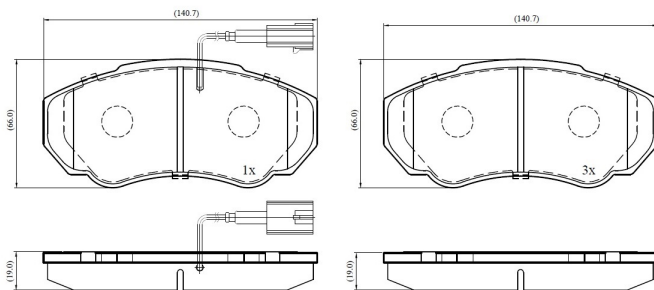

Make: FIAT

Model: Ducato

Part Number: ADB11040

Vehicle Manufacturing/Engine:

ADB11040

Specifications

Fitting Position	:	Front
Model Date	:	09/01->
Or. Caliper	:	Brembo
WVA	:	2,39,17,23,918
FMSI	:	
Length	:	140.7

Width	:	66
Thickness	:	19