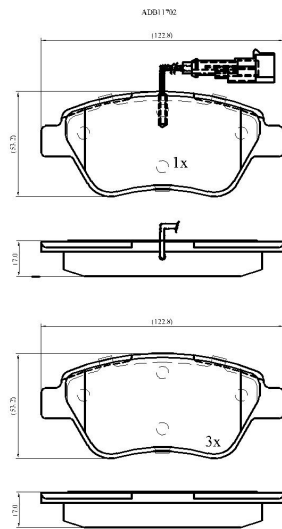

Make: FIAT

Model: FIORINO Box Body/MPV

Part Number: ADB11702

Vehicle Manufacturing/Engine:

Specifications

Fitting Position	:	Front
Model Date	:	2015-
Or. Caliper	:	

WVA	:	2,37,05,23,706
FMSI	:	
Length	:	122.8
Width	:	53.2
Thickness	:	17